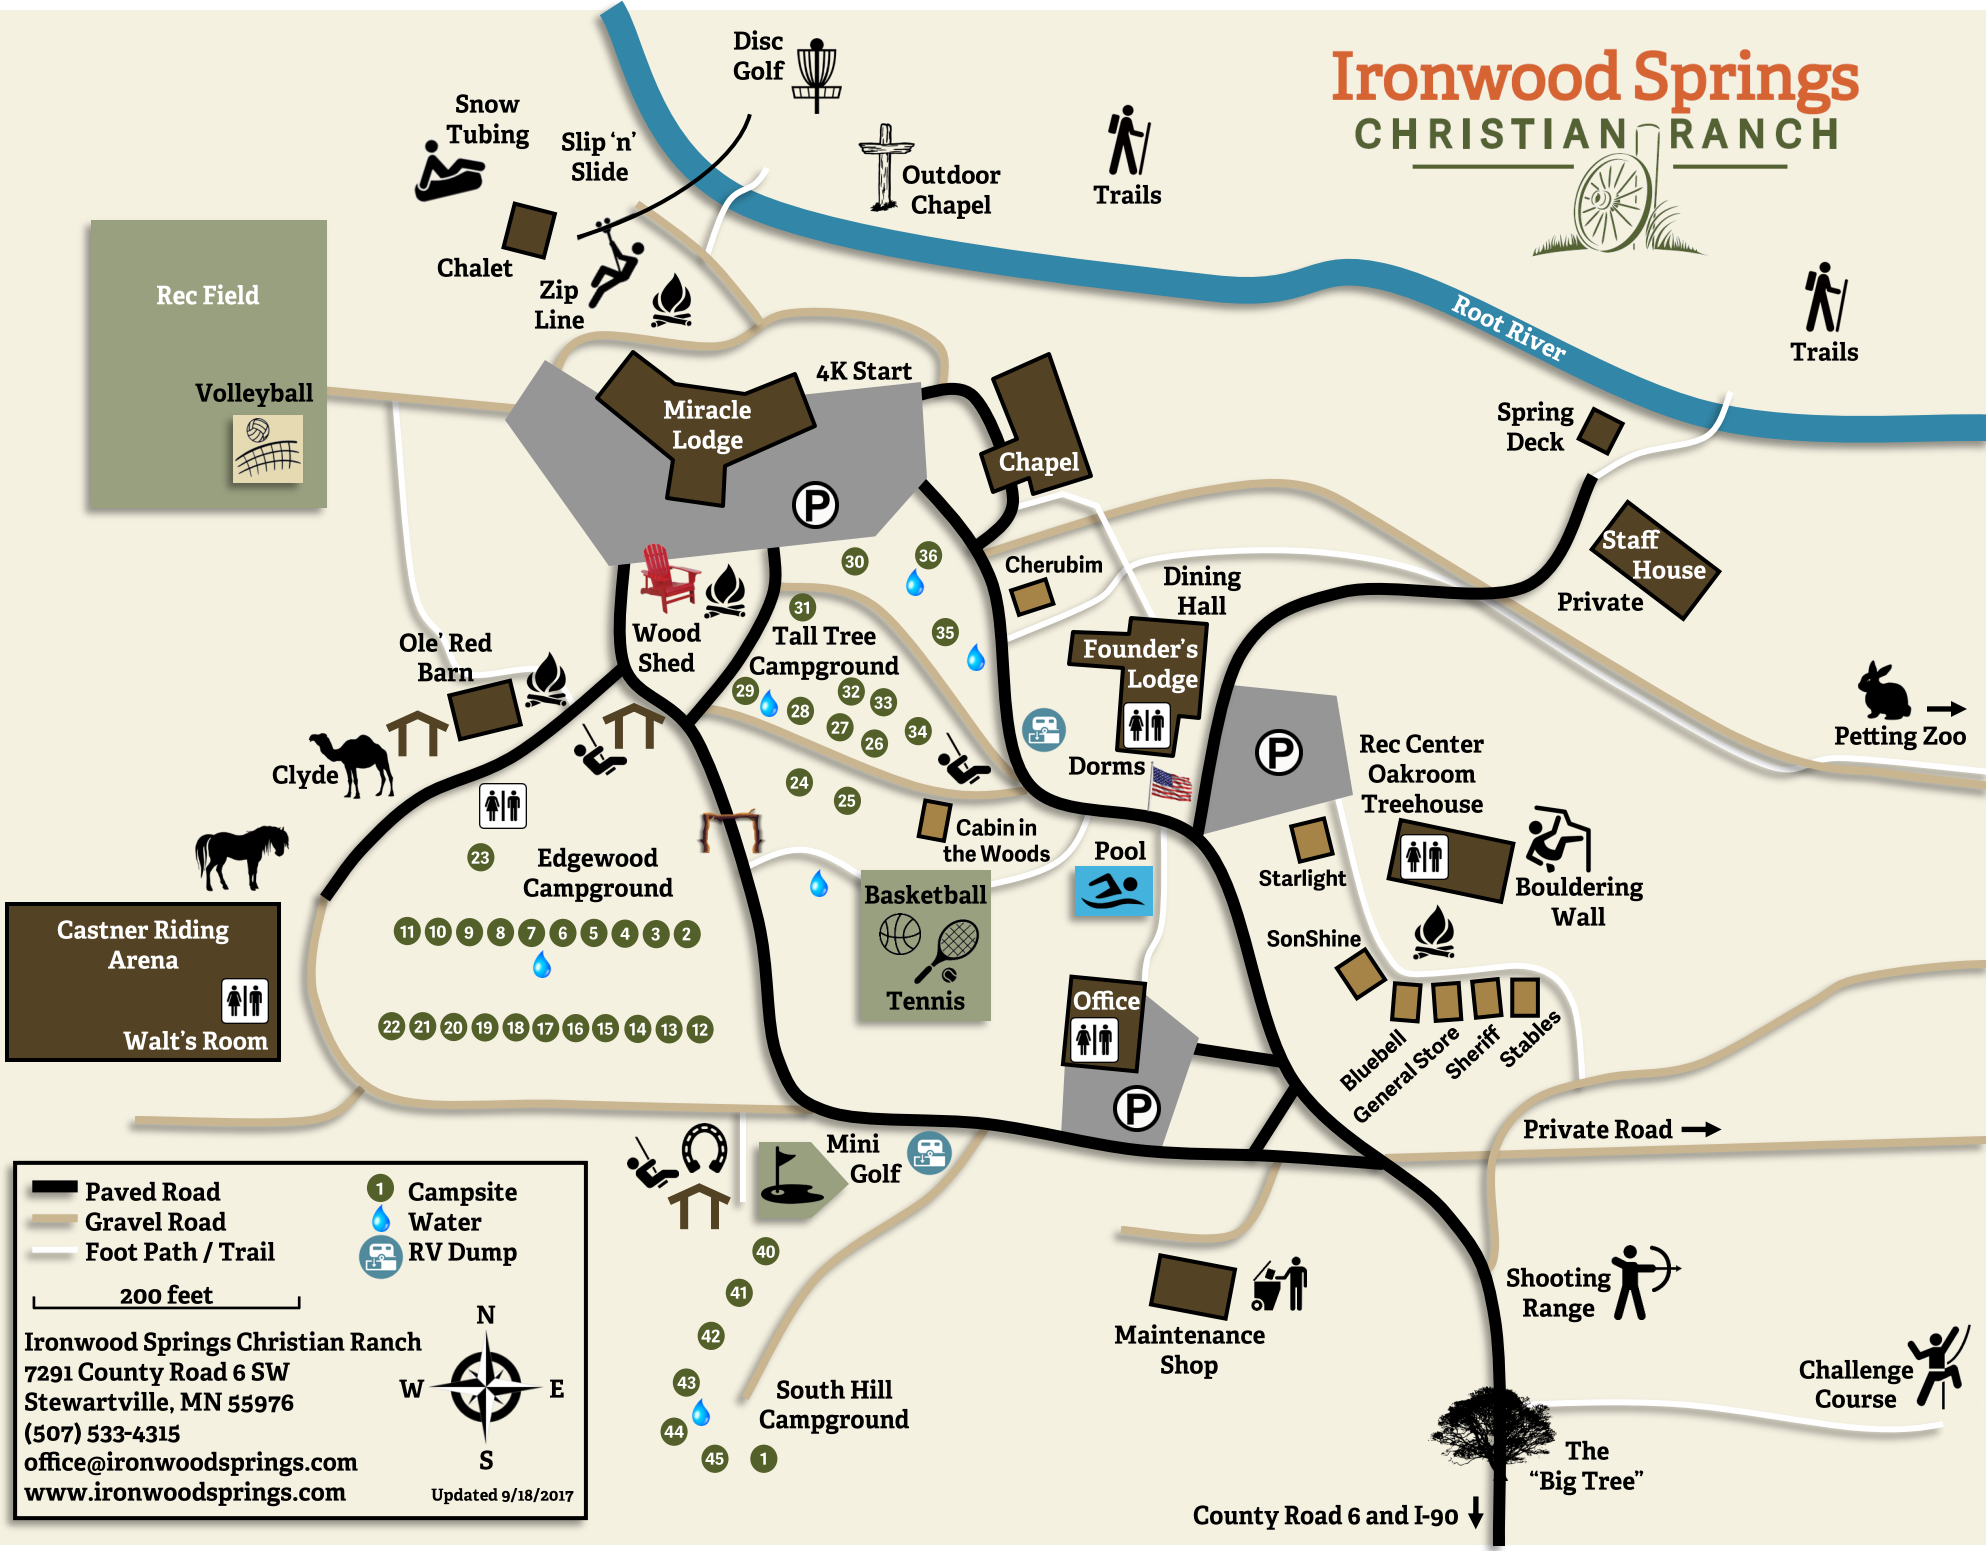

Ironwood Springs CHRISTIAN RANCH

Paved Road
 Gravel Road
 Foot Path / Trail
 200 feet

Campsite
 Water
 RV Dump

Ironwood Springs Christian Ranch
 7291 County Road 6 SW
 Stewartville, MN 55976
 (507) 533-4315
 office@ironwoodsprings.com
 www.ironwoodsprings.com

Updated 9/18/2017

County Road 6 and I-90 ↓